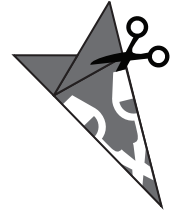

INSTRUCTIONS

"Varied  
Varietals"  
Snowflake

**STEP 1**

Cut out template  
along dashed line.

**STEP 2**

Fold template in  
half at 45° angle.

**STEP 3**

Fold in half again  
at 45° angle.

**STEP 4**

Fold both sides  
behind the  
artwork.

**STEP 5**

Cut away all gray  
areas and top  
triangles.

#CALove