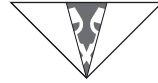

INSTRUCTIONS

"Varied  
Varietals"  
Snowflake

**STEP 1**

Cut out template  
along dashed line.

**STEP 2**

Fold template in  
half at 45° angle.

**STEP 3**

Fold in half again  
at 45° angle.

**STEP 4**

Fold both sides  
behind the  
artwork.

**STEP 5**

Cut away all gray  
areas and top  
triangles.

#CALove